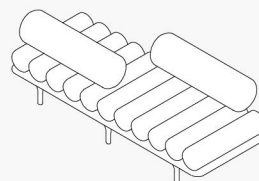

Accessories include a backrest, in two different sizes, a headrest and a round coffee table with either a metal or concrete top.

## Dimensions

**OFIVB200**  
2000mm W x 750mm D x 405mm H

**OFIVA200**  
2000mm W x 750mm D x 465mm H

**OFIVC200**  
2000mm W x 750mm D x 680mm H

**OFIVD200**  
2000mm W x 795mm D x 680mm H

**OFIVE200**  
2000mm W x 840mm D x 680mm H

**OFIVF200 / OFIVG200**  
2000mm W x 795mm D x 680mm H