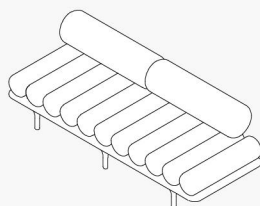

Accessories include a backrest, in two different sizes, a headrest and a round coffee table with either a metal or concrete top.

## Dimensions

**OFIVB200**  
2000mm W x 750mm D x 405mm H

**OFIVA200**  
2000mm W x 750mm D x 465mm H

**OFIVC200**  
2000mm W x 750mm D x 680mm H

**OFIVD200**  
2000mm W x 795mm D x 680mm H

**OFIVE200**  
2000mm W x 840mm D x 680mm H

**OFIVF200 / OFIVG200**  
2000mm W x 795mm D x 680mm H