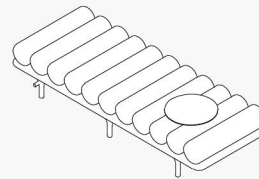

Designed by Studiopepe, Five to Nine is a contemporary daybed that can also be used in commercial settings as gallery or lobby seating.

Five to Nine features a sequence of roll cushions individually inserted within the solid Ash timber structure. The cushions may be upholstered in fabric or leather from Tacchini's house range with the timber structure finished to dark grey or walnut stain.

Accessories include a backrest, in two different sizes, a headrest and a round coffee table with either a metal or concrete top.

## Dimensions

**OFIVB200**  
2000mm W x 750mm D x 405mm H

**OFIVA200**  
2000mm W x 750mm D x 465mm H

**OFIVC200**  
2000mm W x 750mm D x 680mm H

**OFIVD200**  
2000mm W x 795mm D x 680mm H

**OFIVE200**  
2000mm W x 840mm D x 680mm H