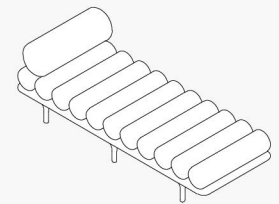

Designed by Studiopepe, Five to Nine is a contemporary daybed that can also be used in commercial settings as gallery or lobby seating.

Five to Nine features a sequence of roll cushions individually inserted within the solid Ash timber structure. The cushions may be upholstered in fabric or leather from Tacchini's house range with the timber structure finished to dark grey or walnut stain.

Accessories include a backrest, in two different sizes, a headrest and a round coffee table with either a metal or concrete top.

## Dimensions

**OFIVB200**  
2000mm W x 750mm D x 405mm H

**OFIVA200**  
2000mm W x 750mm D x 465mm H

**OFIVC200**  
2000mm W x 750mm D x 680mm H

**OFIVD200**  
2000mm W x 795mm D x 680mm H

**OFIVE200**  
2000mm W x 840mm D x 680mm H