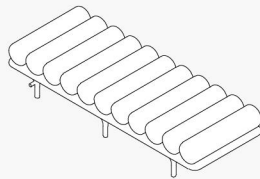

# Five to Nine Daybed

by Studiopepe for Tacchini

**Lead Time**  
14 weeks

**Certification**  
ISO14001

**Warranty**  
3 years structural

**Maintenance**  
Please refer to the Stylecraft Care & Maintenance Guide on product listing

Designed by Studiopepe, Five to Nine is a contemporary daybed that can also be used in commercial settings as gallery or lobby seating.

Five to Nine features a sequence of roll cushions individually inserted within the solid Ash timber structure. The cushions may be upholstered in fabric or leather from Tacchini's house range with the timber structure finished to dark grey or walnut stain.

Accessories include a backrest, in two different sizes, a headrest and a round coffee table with either a metal or concrete top.

## Dimensions

**OFIVB200**  
2000mm W x 750mm D x 405mm H

**OFIVA200**  
2000mm W x 750mm D x 465mm H

**OFIVC200**  
2000mm W x 750mm D x 680mm H

**OFIVD200**  
2000mm W x 795mm D x 680mm H

**OFIVE200**  
2000mm W x 840mm D x 680mm H