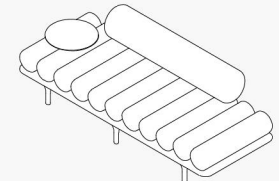

Accessories include a backrest, in two different sizes, a headrest and a round coffee table with either a metal or concrete top.

## Dimensions

**OFIVB200**  
2000mm W x 750mm D x 405mm H

**OFIVA200**  
2000mm W x 750mm D x 465mm H

**OFIVC200**  
2000mm W x 750mm D x 680mm H

**OFIVD200**  
2000mm W x 795mm D x 680mm H

**OFIVE200**  
2000mm W x 840mm D x 680mm H

**OFIVF200 / OFIVG200**  
2000mm W x 795mm D x 680mm H